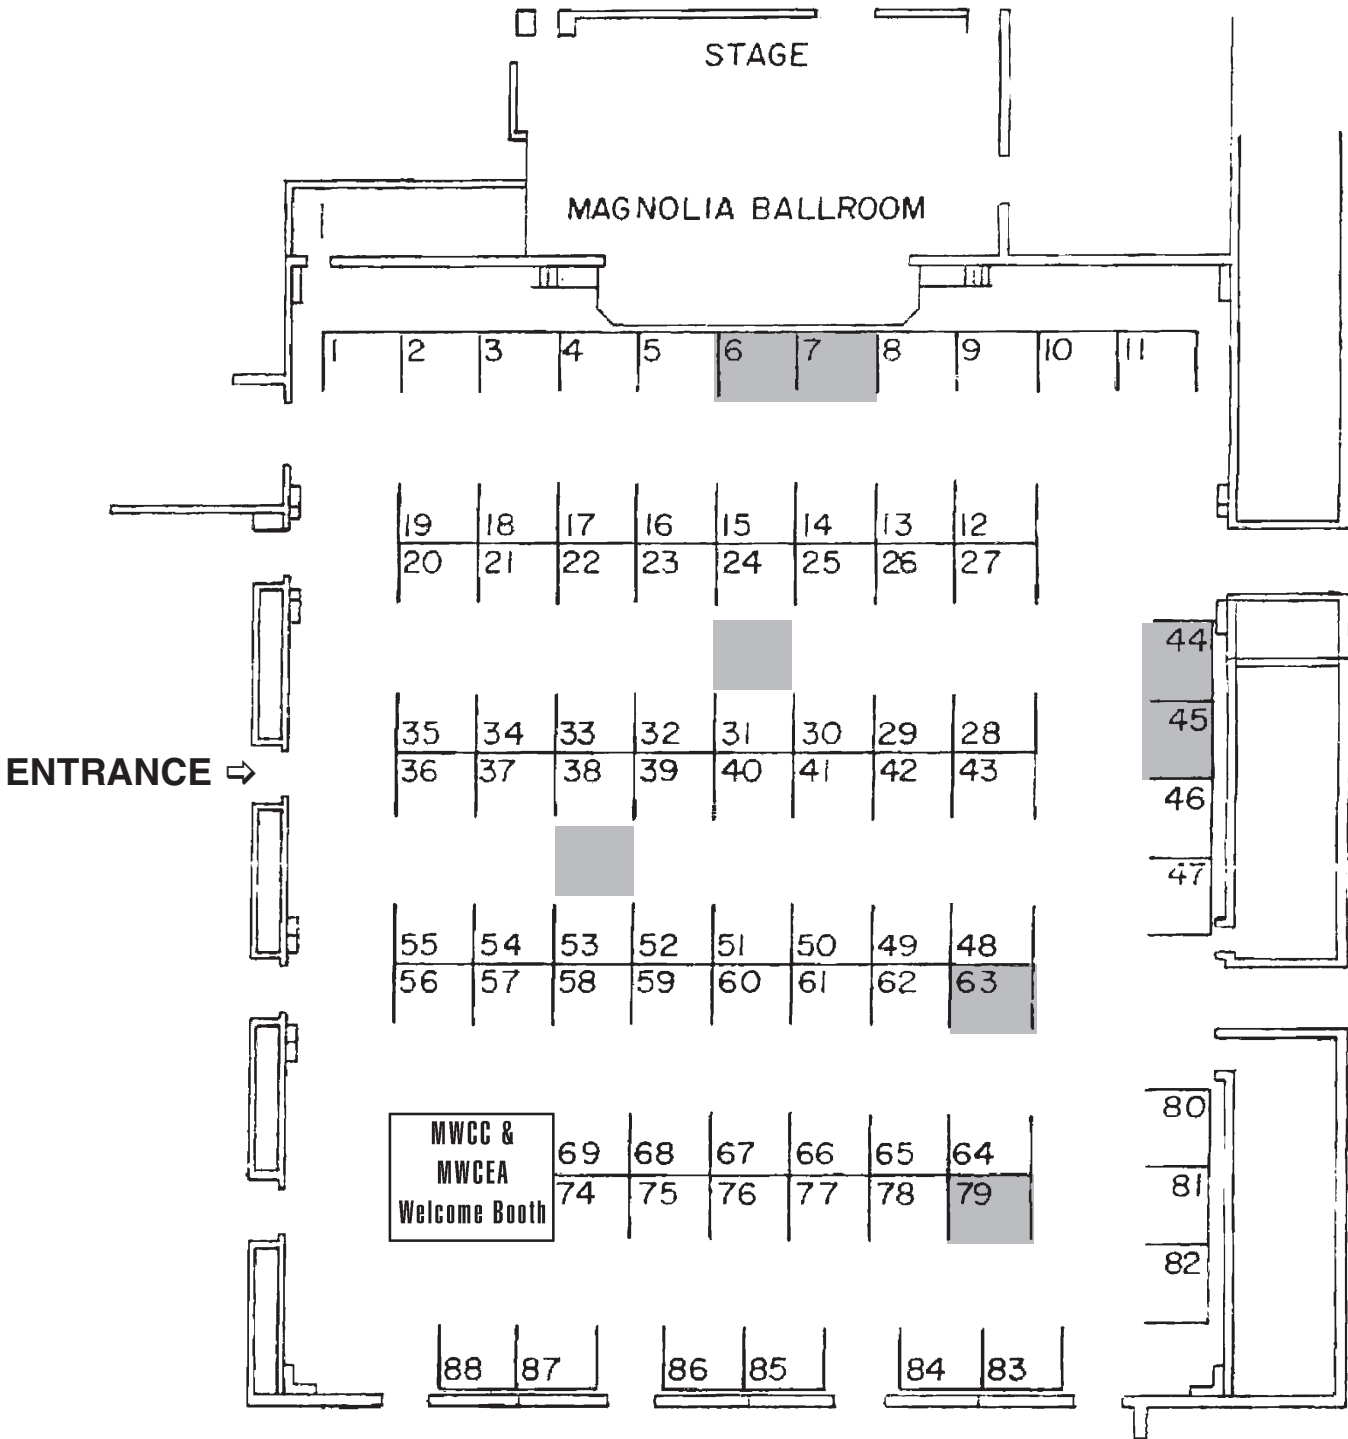

BEAU RIVAGE RESORT

BILOXI, MISSISSIPPI

BOOTH SIZE 10' W X 8' D

AISLE SIZE 11' W

* Shaded spaces indicate food or beverage stations and may not be reserved.